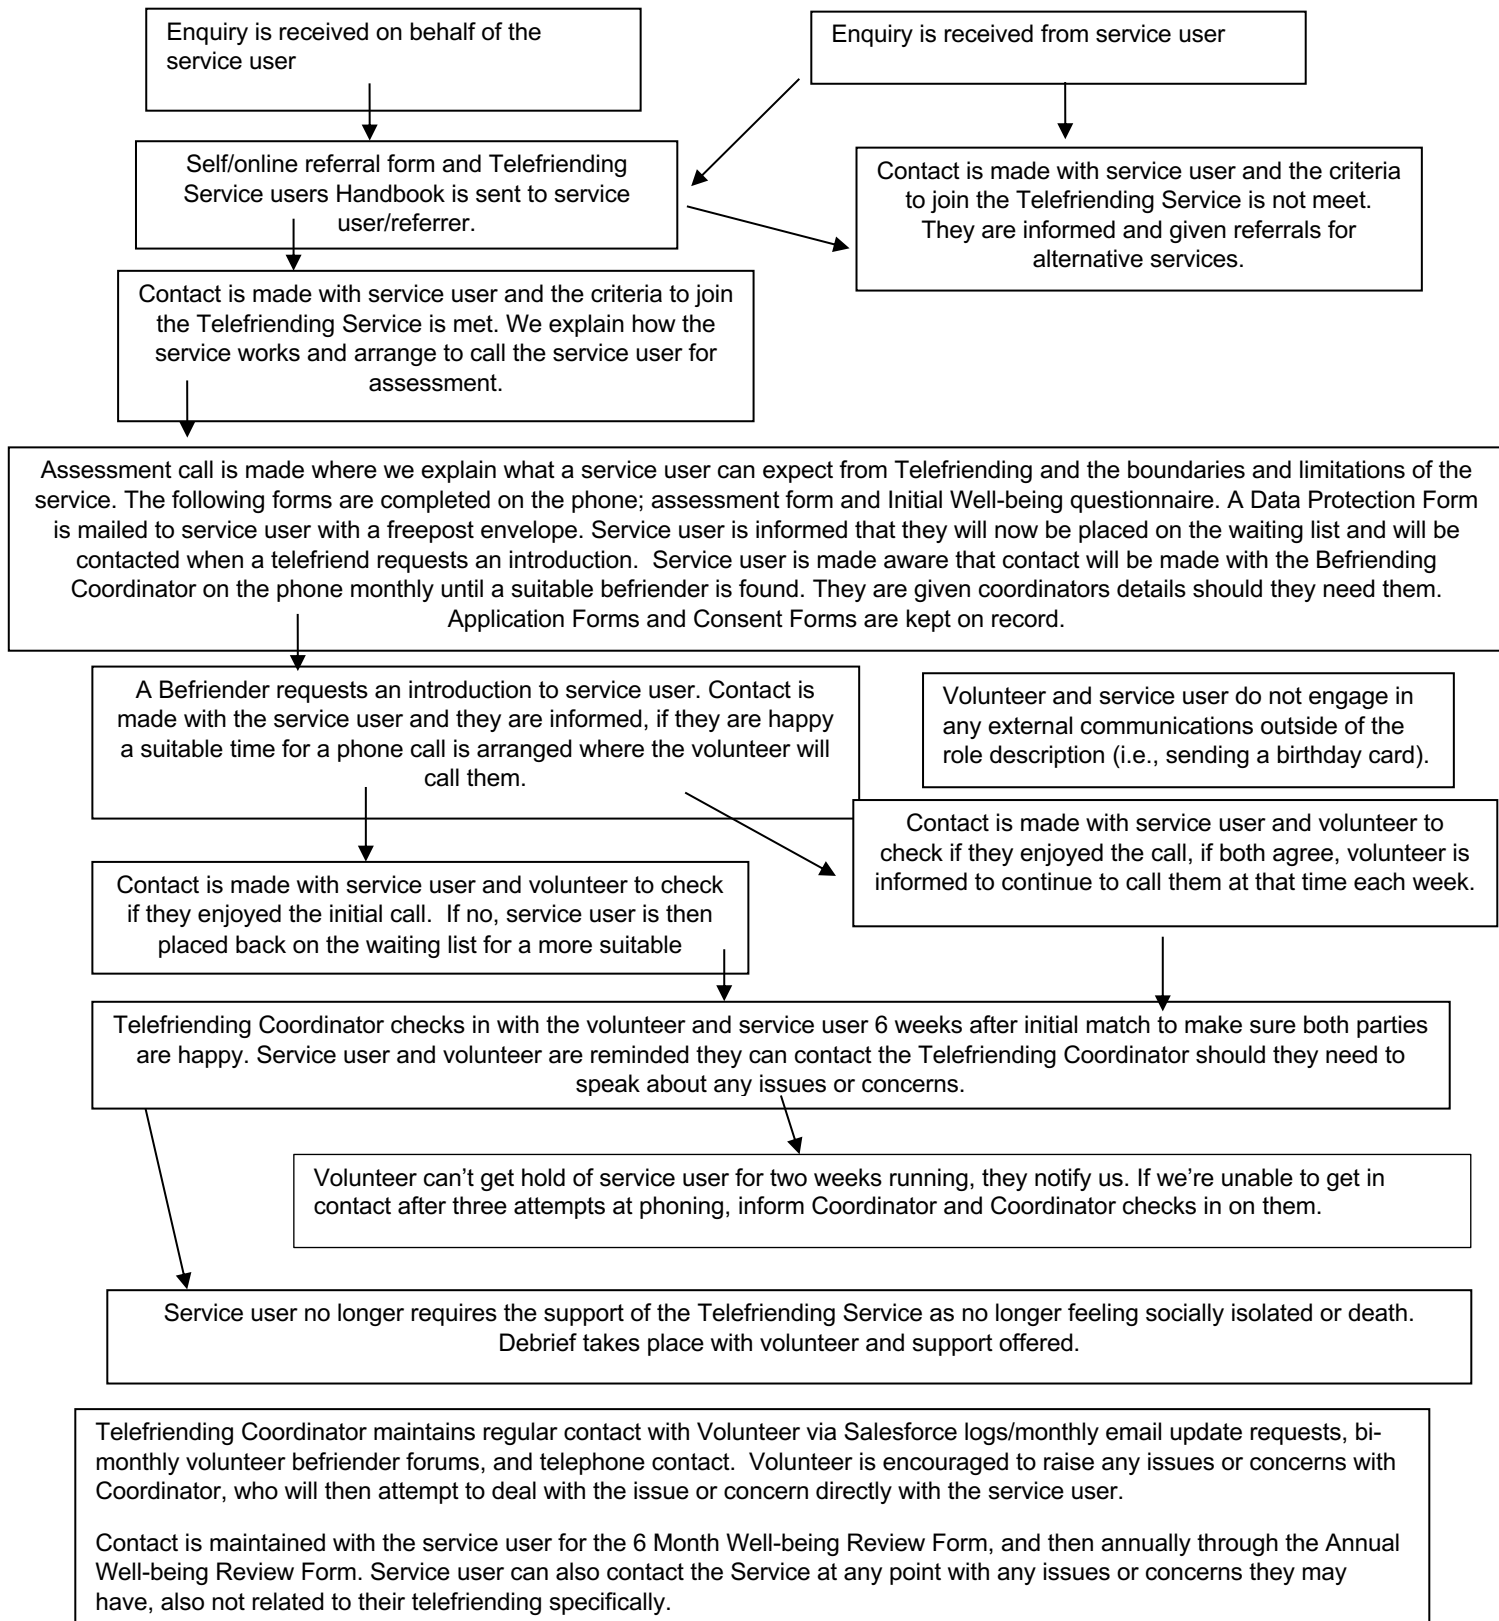

LGBT Ireland Telefriending Service Pathway

ALL CONTACT WITH SERVICE USERS AND VOLUNTEER IS RECORDED ON OUR SALESFORCE CRM DATABASE.